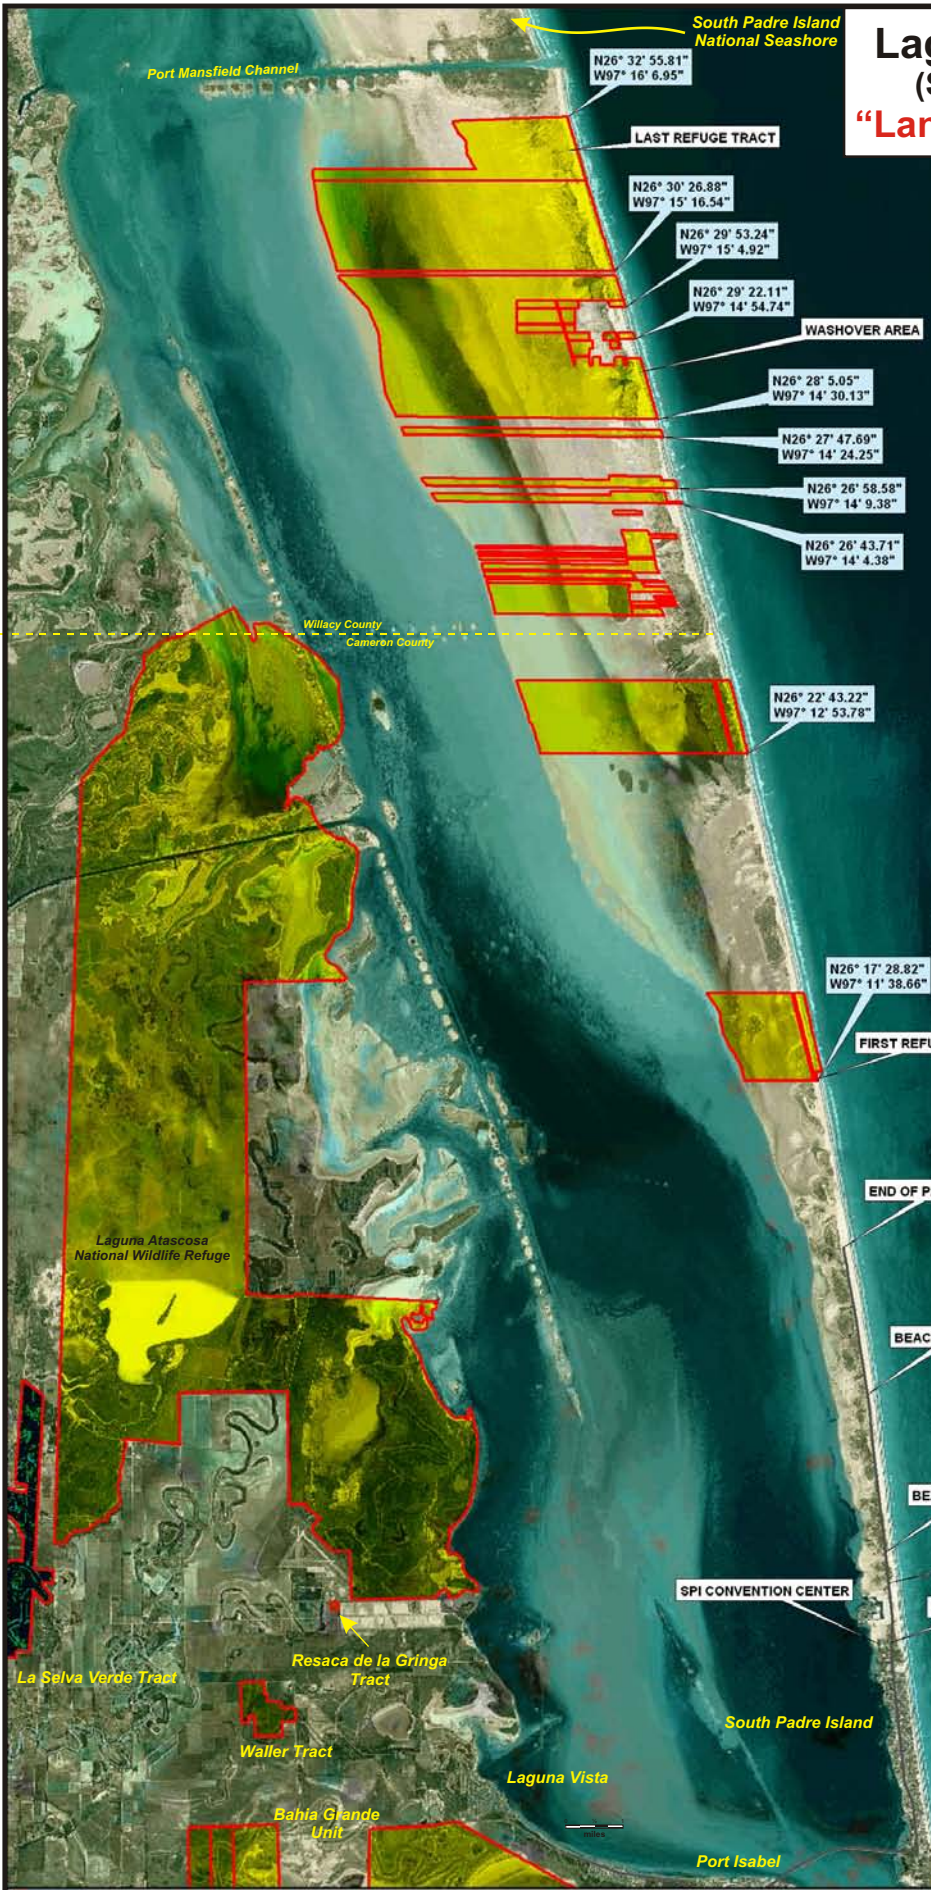

# Laguna Atascosa NWR (South Padre Island Unit) "Landmarks & Coordinates"

**Distances:**

- 3.2 miles from "End of Park Road 100" to southern most refuge tract
- 5.9 miles from "Beach Access #6" to southern most refuge tract
- 9.4 miles from "Beach Access #2 & SPI Convention Center" to southern most refuge tract

# Laguna Atascosa NWR (South Padre Island Unit) 23,282 acres